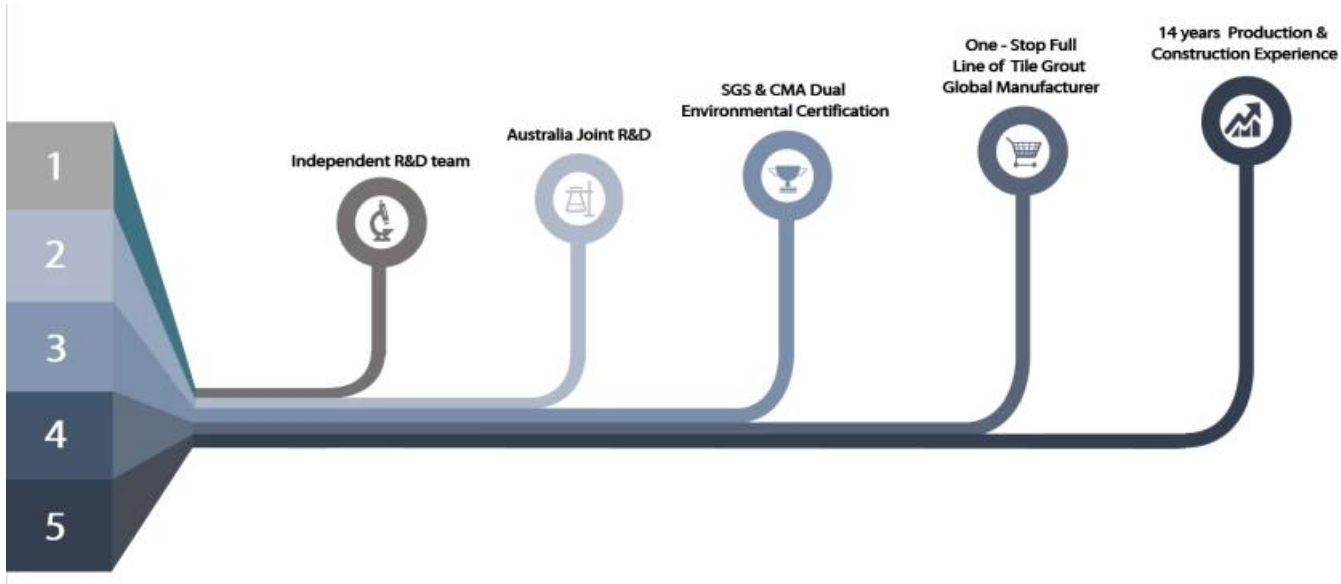

XXXXXXXXXXXX