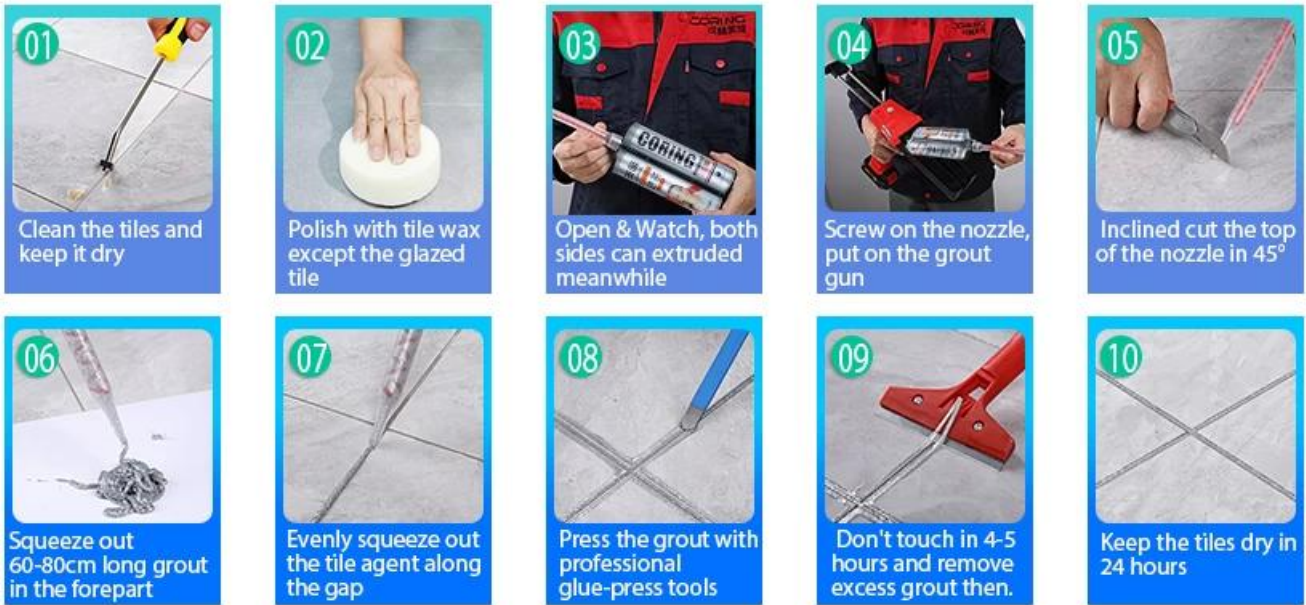

Cutter Knife	Pointing trowel	Brush	Rainbow Scraper	Stirring Knife	The sponge	Scouring Pad