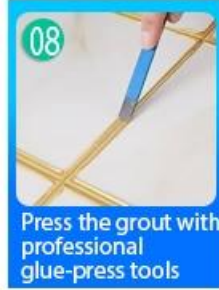

Screw on the nozzle, put on the grout gun

Inclined cut the top of the nozzle in 45°

Squeeze out 60-80cm long grout in the forefront

Evenly squeeze out the tile agent along the gap

Press the grout with professional glue-press tools