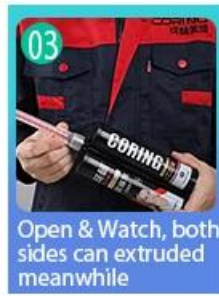

Open & Watch, both sides can extruded meanwhile