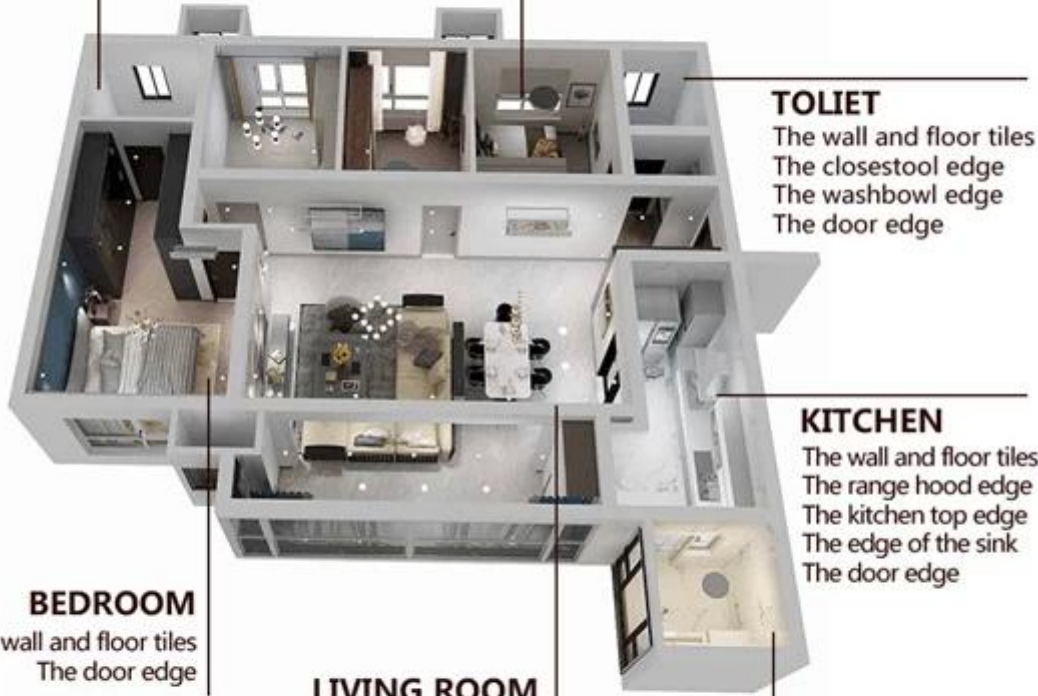

BATHROOM

The wall and floor tiles
The washbasin edge
The door edge
The bathtub edge

GLAZED WINDOW

The window edge
The glass gap

TOILET

The wall and floor tiles
The closetool edge
The washbowl edge
The door edge

KITCHEN

The wall and floor tiles
The range hood edge
The kitchen top edge
The edge of the sink
The door edge

BEDROOM

The wall and floor tiles
The door edge

LIVING ROOM

The wall and floor tiles
The TV backdrop wall
The door edge

BALCONY

The wall and floor tiles
The door edge
The glass gap