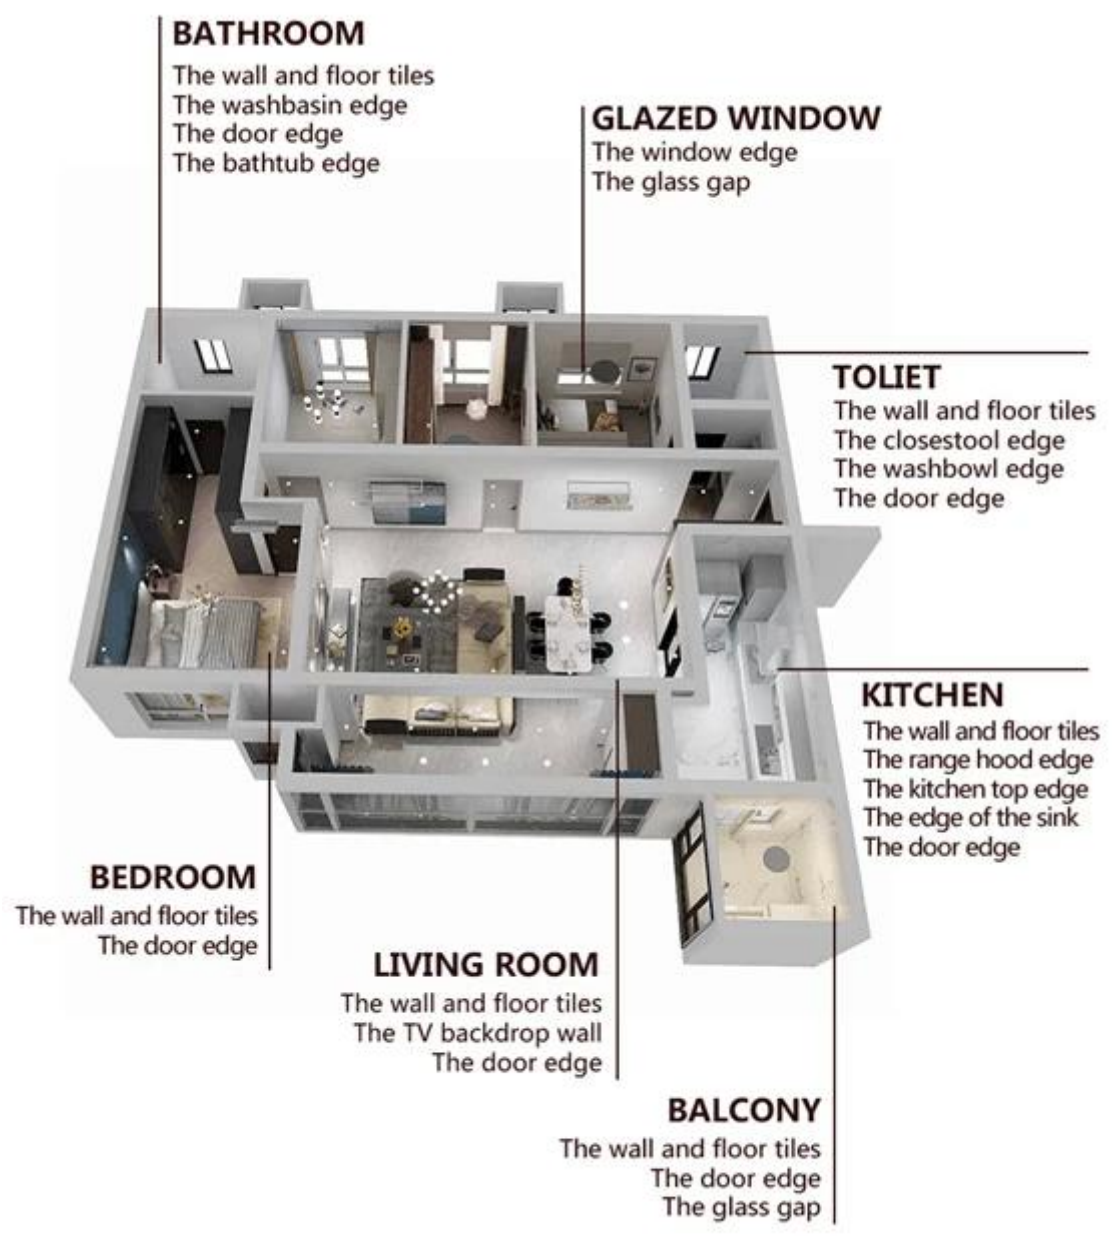

BATHROOM

- The wall and floor tiles
- The washbasin edge
- The door edge
- The bathtub edge

GLAZED WINDOW

- The window edge
- The glass gap

TOILET

- The wall and floor tiles
- The closetool edge
- The washbowl edge
- The door edge

KITCHEN

- The wall and floor tiles
- The range hood edge
- The kitchen top edge
- The edge of the sink
- The door edge

BEDROOM

- The wall and floor tiles
- The door edge

LIVING ROOM

- The wall and floor tiles
- The TV backdrop wall
- The door edge

BALCONY

- The wall and floor tiles
- The door edge
- The glass gap

□□□□□□□□□□□□□□□□□□□□ □